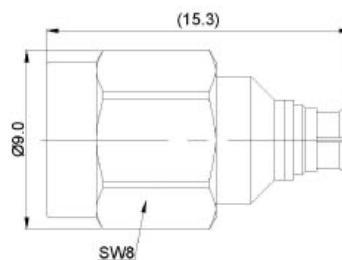

BETWEEN-SERIES ADAPTORS

Part number	description	Body plating
A5034.SMAJMMCXJ	SMA jack to MMCX jack	gold

Part number	description	Body plating
A5035.SMAJMMCXP	SMA jack to MMCX plug	gold

Part number	description	Body plating
A5036.SMAPMMCXJ	SMA plug to MMCX jack	gold

BETWEEN-SERIES ADAPTORS

Part number	description	Body plating
A5037.SMAMMCXP	SMA plug to MMCX plug	gold

Part number	description	Body plating
A5038.SMAMSPJP	SMA plug to SMP plug	gold

Part number	description	Body plating
A5039.SMAMSPJ	SMA plug to SMP jack	gold