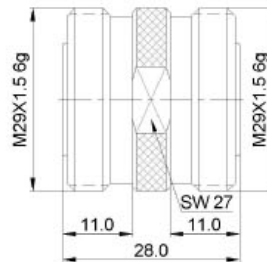

		7/16		N		SMA		SMB		MCX		MMCX		SMP	
		P	J	P	J	P	J	P	J	P	J	P	J	P	J
7/16	P	127													
	J	128	127												
N	P	133	132	127											
	J	132	132	126	126										
SMA	P			134	133	128									
	J			134	133	129	128								
SMB	P			135	135	138	137	129							
	J			135	134	138	137		129						
MCX	P			137	136	139	139			130					
	J			136	136	139	138				130				
MMCX	P					141	140								
	J					140	140					131			
SMP	P					141								131	
	J					141									

-  In-series adaptors
-  Between-series adaptors

IN-SERIES ADAPTORS

Part number	description	Body plating
A5000.NJNJ	N jack to N jack	trimetal

Part number	description	Body plating
A5001.NJNJ	N jack to N jack	trimetal

Part number	description	Body plating
A5003.NPNJ	N plug to N jack	trimetal

IN-SERIES ADAPTORS

Part number	description	Body plating
A5002.NPNN	N plug to N plug	trimetal

Part number	description	Body plating
A5004.716J716J	7/16 jack to 7/16 jack	trimetal

Part number	description	Body plating
A5005.716P716P	7/16 plug to 7/16 plug	trimetal

IN-SERIES ADAPTORS

Part number	description	Body plating
A5006.716P716J	7/16 plug to 7/16 jack	trimetal

Part number	description	Body plating
A5023.SMAJSMAJ	SMA jack to SMA jack	gold