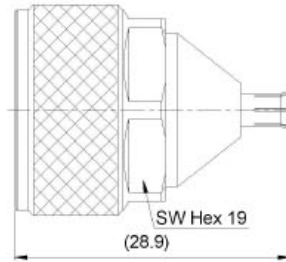

BETWEEN-SERIES ADAPTORS

Part number	description	Body plating
A5016.NJSMBP	N jack to SMB plug	trimetal

Part number	description	Body plating
A5017.NPSMBJ	N plug to SMB jack	trimetal

Part number	description	Body plating
A5018.NPSMBP	N plug to SMB plug	trimetal

BETWEEN-SERIES ADAPTORS

Part number	description	Body plating
A5019.NJMCXP	N jack to MCX plug	trimetal

Part number	description	Body plating
A5020.NJMCXJ	N jack to MCX jack	trimetal

Part number	description	Body plating
A5021.NPMCXJ	N plug to MCX jack	trimetal

BETWEEN-SERIES ADAPTORS

Part number	description	Body plating
A5022.NPMCXP	N plug to MCX plug	trimetal

Part number	description	Body plating
A5026.SMAJSMBJ	SMA jack to SMB jack	gold

Part number	description	Body plating
A5027.SMAJSMBP	SMA jack to SMB plug	gold