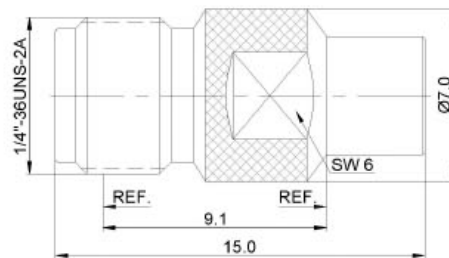

BETWEEN-SERIES ADAPTORS

Part number	description	Body plating
A5022.NPMCXP	N plug to MCX plug	trimetal

Part number	description	Body plating
A5026.SMAJSMBJ	SMA jack to SMB jack	gold

Part number	description	Body plating
A5027.SMAJSMBP	SMA jack to SMB plug	gold

BETWEEN-SERIES ADAPTORS

Part number	description	Body plating
A5028.SMAPSMBJ	SMA plug to SMB jack	gold

Part number	description	Body plating
A5029.SMAPSMBP	SMA plug to SMB plug	gold

Part number	description	Body plating
A5030.SMAJMCXJ	SMA jack to MCX jack	gold