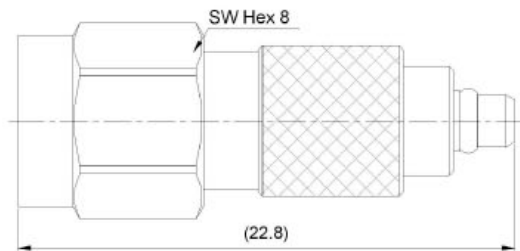

BETWEEN-SERIES ADAPTORS

Part number	description	Body plating
A5037.SMAMMCXP	SMA plug to MMCX plug	gold