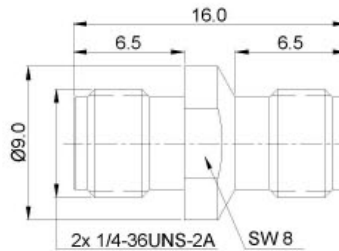

Part number	description	Body plating
A5003.NPNJ	N plug to N jack	trimetal

IN-SERIES ADAPTORS

Part number	description	Body plating
A5002.NPNN	N plug to N plug	trimetal

Part number	description	Body plating
A5004.716J716J	7/16 jack to 7/16 jack	trimetal

Part number	description	Body plating
A5005.716P716P	7/16 plug to 7/16 plug	trimetal

IN-SERIES ADAPTORS

Part number	description	Body plating
A5006.716P716J	7/16 plug to 7/16 jack	trimetal

Part number	description	Body plating
A5023.SMAJSMAJ	SMA jack to SMA jack	gold