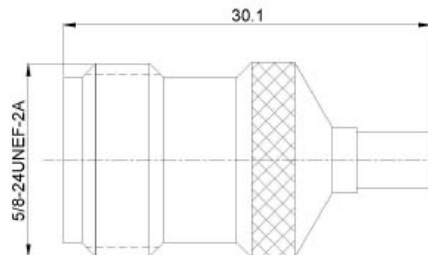

Part number	description	Body plating
A5020.NJMCXJ	N jack to MCX jack	trimetal