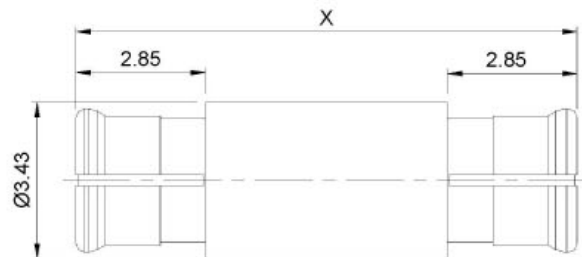

Part number	description	Body plating
A5041.SMBPSMBP	SMB plug to SMB plug	gold

IN-SERIES ADAPTORS

Part number	description	Body plating
A5042.MCXJMCXJ	MCX jack to MCX jack	gold

Part number	description	Body plating
A5043.MCXPMCXP	MCX plug to MCX plug	gold

IN-SERIES ADAPTORS

Part number	description	Body plating
A5044.MMCXJMMCXJ	MMCX jack to MMCX jack	gold

Part number	description	Body plating	X
A5045.SMPPSMPP	SMP plug to SMP plug	gold	7.00
A5046.SMPPSMPP	SMP plug to SMP plug	gold	8.80
A5047.SMPPSMPP	SMP plug to SMP plug	gold	11.0
A5048.SMPPSMPP	SMP plug to SMP plug	gold	14.5
A5049.SMPPSMPP	SMP plug to SMP plug	gold	19.8
A5050.SMPPSMPP	SMP plug to SMP plug	gold	20.5
A5051.SMPPSMPP	SMP plug to SMP plug	gold	22.5
A5052.SMPPSMPP	SMP plug to SMP plug	gold	23.8
A5053.SMPPSMPP	SMP plug to SMP plug	gold	24.2