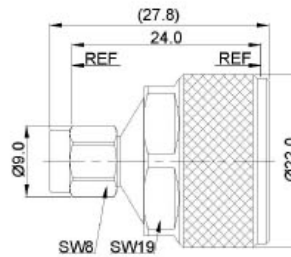

BETWEEN-SERIES ADAPTORS

Part number	description	Body plating
A5007.716JNJ	7/16 jack to N jack	trimetal

Part number	description	Body plating
A5008.716PNJ	7/16 plug to N jack	trimetal

Part number	description	Body plating
A5009.716JNP	7/16 jack to N plug	trimetal

BETWEEN-SERIES ADAPTORS

Part number	description	Body plating
A5010.716PNP	7/16 plug to N plug	trimetal

Part number	description	Body plating
A5011.NJSMAJ	N jack to SMA jack	trimetal

Part number	description	Body plating
A5012.NJSMAP	N jack to SMA plug	trimetal

BETWEEN-SERIES ADAPTORS

Part number	description	Body plating
A5013.NPSMAJ	N plug to SMA jack	trimetal

Part number	description	Body plating
A5014.NPSMAP	N plug to SMA plug	trimetal

Part number	description	Body plating
A5015.NJSMBJ	N jack to SMB jack	trimetal