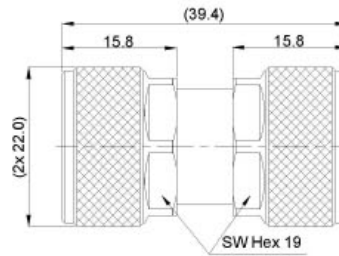

		7/16		N		SMA		SMB		MCX		MMCX		SMP	
		P	J	P	J	P	J	P	J	P	J	P	J	P	J
7/16	P	127													
	J	128	127												
N	P	133	132	127											
	J	132	132	126	126										
SMA	P			134	133	128									
	J			134	133	129	128								
SMB	P			135	135	138	137	129							
	J			135	134	138	137		129						
MCX	P			137	136	139	139			130					
	J			136	136	139	138				130				
MMCX	P					141	140								
	J					140	140					131			
SMP	P					141								131	
	J					141									

-  In-series adaptors
-  Between-series adaptors

IN-SERIES ADAPTORS

Part number	description	Body plating
A5000.NJNJ	N jack to N jack	trimetal

Part number	description	Body plating
A5001.NJNJ	N jack to N jack	trimetal

Part number	description	Body plating
A5003.NPNJ	N plug to N jack	trimetal

IN-SERIES ADAPTORS

Part number	description	Body plating
A5002.NPNN	N plug to N plug	trimetal

Part number	description	Body plating
A5004.716J716J	7/16 jack to 7/16 jack	trimetal

Part number	description	Body plating
A5005.716P716P	7/16 plug to 7/16 plug	trimetal

IN-SERIES ADAPTORS

Part number	description	Body plating
A5006.716P716J	7/16 plug to 7/16 jack	trimetal

Part number	description	Body plating
A5023.SMAJSMAJ	SMA jack to SMA jack	gold