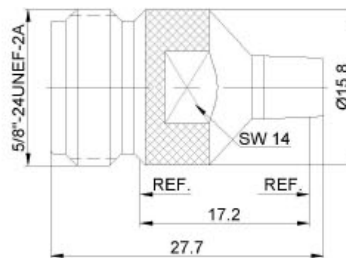

Part number	description	Body plating
A5015.NJSMBJ	N jack to SMB jack	trimetal