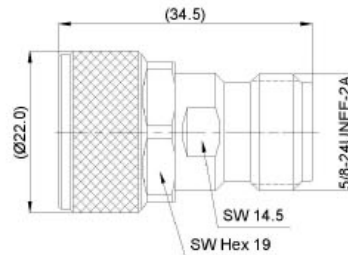

-  In-series adaptors
-  Between-series adaptors

IN-SERIES ADAPTORS

Part number	description	Body plating
A5000.NJNJ	N jack to N jack	trimetal

Part number	description	Body plating
A5001.NJNJ	N jack to N jack	trimetal

Part number	description	Body plating
A5003.NPNJ	N plug to N jack	trimetal

IN-SERIES ADAPTORS

Part number	description	Body plating
A5002.NPNN	N plug to N plug	trimetal

Part number	description	Body plating
A5004.716J716J	7/16 jack to 7/16 jack	trimetal

Part number	description	Body plating
A5005.716P716P	7/16 plug to 7/16 plug	trimetal

IN-SERIES ADAPTORS

Part number	description	Body plating
A5006.716P716J	7/16 plug to 7/16 jack	trimetal

Part number	description	Body plating
A5023.SMAJSMAJ	SMA jack to SMA jack	gold