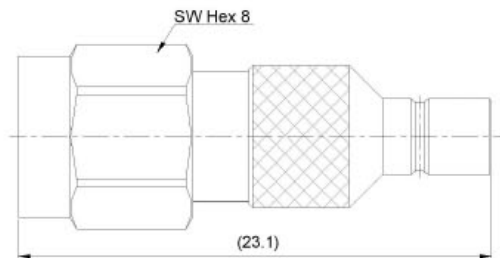

Part number	description	Body plating
A5029.SMAPSMBP	SMA plug to SMB plug	gold