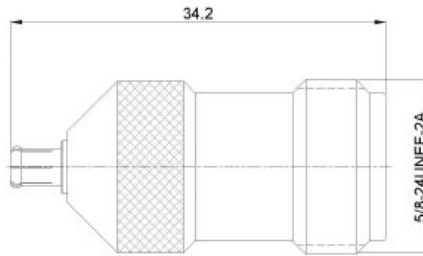

BETWEEN-SERIES ADAPTORS

Part number	description	Body plating
A5016.NJSMBP	N jack to SMB plug	trimetal

Part number	description	Body plating
A5017.NPSMBJ	N plug to SMB jack	trimetal

Part number	description	Body plating
A5018.NPSMBP	N plug to SMB plug	trimetal

BETWEEN-SERIES ADAPTORS

Part number	description	Body plating
A5019.NJMCXP	N jack to MCX plug	trimetal

Part number	description	Body plating
A5020.NJMCXJ	N jack to MCX jack	trimetal

Part number	description	Body plating
A5021.NPMCXJ	N plug to MCX jack	trimetal