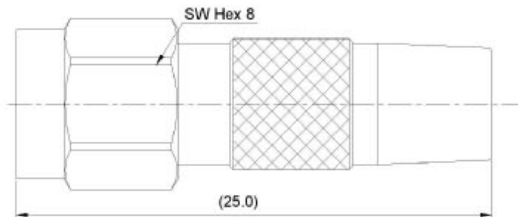

BETWEEN-SERIES ADAPTORS

Part number	description	Body plating
A5022.NPMCXP	N plug to MCX plug	trimetal

Part number	description	Body plating
A5026.SMAJSMBJ	SMA jack to SMB jack	gold

Part number	description	Body plating
A5027.SMAJSMBP	SMA jack to SMB plug	gold

BETWEEN-SERIES ADAPTORS

Part number	description	Body plating
A5028.SMAPSMBJ	SMA plug to SMB jack	gold

Part number	description	Body plating
A5029.SMAPSMBP	SMA plug to SMB plug	gold

Part number	description	Body plating
A5030.SMAJMCXJ	SMA jack to MCX jack	gold