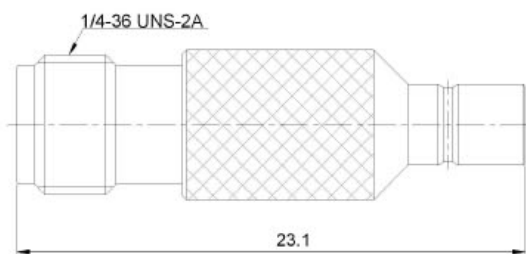

Part number	description	Body plating
A5027.SMAJSMBP	SMA jack to SMB plug	gold