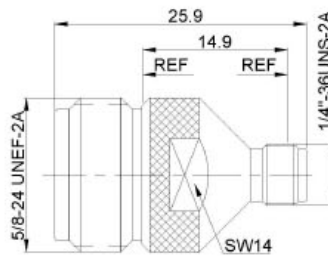

Part number	description	Body plating
A5011.NJSMAJ	N jack to SMA jack	trimetal