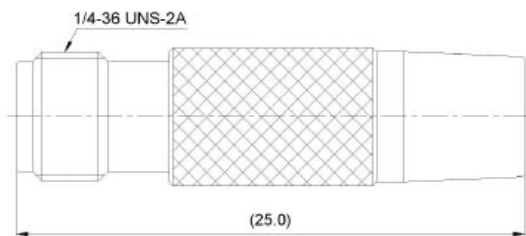

Part number	description	Body plating
A5026.SMAJSMBJ	SMA jack to SMB jack	gold