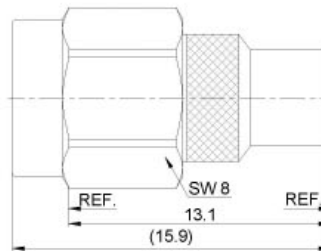

Part number	description	Body plating
A5032.SMAPMCXJ	SMA plug to MCX jack	gold