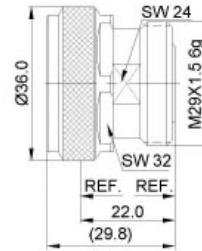

Part number	description	Body plating
A5003.NPNJ	N plug to N jack	trimetal

IN-SERIES ADAPTORS

Part number	description	Body plating
A5002.NPNN	N plug to N plug	trimetal

Part number	description	Body plating
A5004.716J716J	7/16 jack to 7/16 jack	trimetal

Part number	description	Body plating
A5005.716P716P	7/16 plug to 7/16 plug	trimetal

IN-SERIES ADAPTORS

Part number	description	Body plating
A5006.716P716J	7/16 plug to 7/16 jack	trimetal

Part number	description	Body plating
A5023.SMAJSMAJ	SMA jack to SMA jack	gold

Part number	description	Body plating
A5024.SMAPSMAP	SMA plug to SMA plug	gold

IN-SERIES ADAPTORS

Part number	description	Body plating
A5025.SMAPSMAJ	SMA plug to SMA jack	gold

Part number	description	Body plating
A5040.SMBJSMBJ	SMB jack to SMB jack	gold

IN-SERIES ADAPTORS

Part number	description	Body plating
A5044.MMCXJMMCXJ	MMCX jack to MMCX jack	gold

Part number	description	Body plating	X
A5045.SMPPSMPP	SMP plug to SMP plug	gold	7.00
A5046.SMPPSMPP	SMP plug to SMP plug	gold	8.80
A5047.SMPPSMPP	SMP plug to SMP plug	gold	11.0
A5048.SMPPSMPP	SMP plug to SMP plug	gold	14.5
A5049.SMPPSMPP	SMP plug to SMP plug	gold	19.8
A5050.SMPPSMPP	SMP plug to SMP plug	gold	20.5
A5051.SMPPSMPP	SMP plug to SMP plug	gold	22.5
A5052.SMPPSMPP	SMP plug to SMP plug	gold	23.8
A5053.SMPPSMPP	SMP plug to SMP plug	gold	24.2