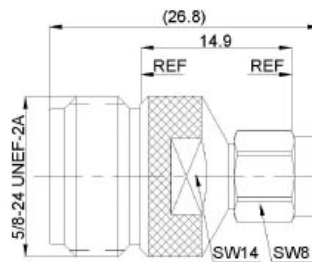

IN-SERIES ADAPTORS

Part number	description	Body plating
A5044.MMCXJMMCXJ	MMCX jack to MMCX jack	gold

Part number	description	Body plating	X
A5045.SMPPSMPP	SMP plug to SMP plug	gold	7.00
A5046.SMPPSMPP	SMP plug to SMP plug	gold	8.80
A5047.SMPPSMPP	SMP plug to SMP plug	gold	11.0
A5048.SMPPSMPP	SMP plug to SMP plug	gold	14.5
A5049.SMPPSMPP	SMP plug to SMP plug	gold	19.8
A5050.SMPPSMPP	SMP plug to SMP plug	gold	20.5
A5051.SMPPSMPP	SMP plug to SMP plug	gold	22.5
A5052.SMPPSMPP	SMP plug to SMP plug	gold	23.8
A5053.SMPPSMPP	SMP plug to SMP plug	gold	24.2

BETWEEN-SERIES ADAPTORS

Part number	description	Body plating
A5007.716JNJ	7/16 jack to N jack	trimetal

Part number	description	Body plating
A5008.716PNJ	7/16 plug to N jack	trimetal

Part number	description	Body plating
A5009.716JNP	7/16 jack to N plug	trimetal

BETWEEN-SERIES ADAPTORS

Part number	description	Body plating
A5010.716PNP	7/16 plug to N plug	trimetal

Part number	description	Body plating
A5011.NJSMAJ	N jack to SMA jack	trimetal

Part number	description	Body plating
A5012.NJSMAP	N jack to SMA plug	trimetal