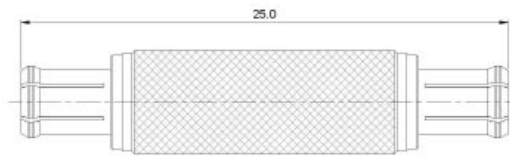

Part number	description	Body plating
A5005.716P716P	7/16 plug to 7/16 plug	trimetal

IN-SERIES ADAPTORS

Part number	description	Body plating
A5006.716P716J	7/16 plug to 7/16 jack	trimetal

Part number	description	Body plating
A5023.SMAJSMAJ	SMA jack to SMA jack	gold

Part number	description	Body plating
A5024.SMAPSMAP	SMA plug to SMA plug	gold

IN-SERIES ADAPTORS

Part number	description	Body plating
A5025.SMAPSMAJ	SMA plug to SMA jack	gold

Part number	description	Body plating
A5040.SMBJSMBJ	SMB jack to SMB jack	gold

Part number	description	Body plating
A5041.SMBPSMBP	SMB plug to SMB plug	gold

IN-SERIES ADAPTORS

Part number	description	Body plating
A5042.MCXJMCXJ	MCX jack to MCX jack	gold

Part number	description	Body plating
A5043.MCXPMCXP	MCX plug to MCX plug	gold

IN-SERIES ADAPTORS

Part number	description	Body plating
A5044.MMCXJMMCXJ	MMCX jack to MMCX jack	gold

Part number	description	Body plating	X
A5045.SMPPSMPP	SMP plug to SMP plug	gold	7.00
A5046.SMPPSMPP	SMP plug to SMP plug	gold	8.80
A5047.SMPPSMPP	SMP plug to SMP plug	gold	11.0
A5048.SMPPSMPP	SMP plug to SMP plug	gold	14.5
A5049.SMPPSMPP	SMP plug to SMP plug	gold	19.8
A5050.SMPPSMPP	SMP plug to SMP plug	gold	20.5
A5051.SMPPSMPP	SMP plug to SMP plug	gold	22.5
A5052.SMPPSMPP	SMP plug to SMP plug	gold	23.8
A5053.SMPPSMPP	SMP plug to SMP plug	gold	24.2