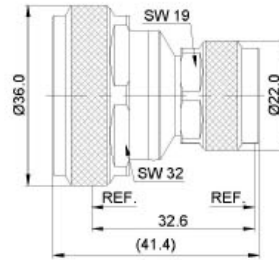

IN-SERIES ADAPTORS

Part number	description	Body plating
A5044.MMCXJMMCXJ	MMCX jack to MMCX jack	gold

Part number	description	Body plating	X
A5045.SMPPSMPP	SMP plug to SMP plug	gold	7.00
A5046.SMPPSMPP	SMP plug to SMP plug	gold	8.80
A5047.SMPPSMPP	SMP plug to SMP plug	gold	11.0
A5048.SMPPSMPP	SMP plug to SMP plug	gold	14.5
A5049.SMPPSMPP	SMP plug to SMP plug	gold	19.8
A5050.SMPPSMPP	SMP plug to SMP plug	gold	20.5
A5051.SMPPSMPP	SMP plug to SMP plug	gold	22.5
A5052.SMPPSMPP	SMP plug to SMP plug	gold	23.8
A5053.SMPPSMPP	SMP plug to SMP plug	gold	24.2

BETWEEN-SERIES ADAPTORS

Part number	description	Body plating
A5007.716JNJ	7/16 jack to N jack	trimetal

Part number	description	Body plating
A5008.716PNJ	7/16 plug to N jack	trimetal

Part number	description	Body plating
A5009.716JNP	7/16 jack to N plug	trimetal

BETWEEN-SERIES ADAPTORS

Part number	description	Body plating
A5010.716PNP	7/16 plug to N plug	trimetal

Part number	description	Body plating
A5011.NJSMAJ	N jack to SMA jack	trimetal

Part number	description	Body plating
A5012.NJSMAP	N jack to SMA plug	trimetal