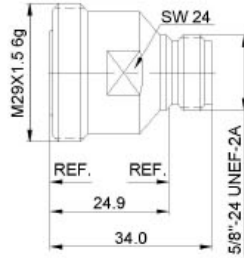

IN-SERIES ADAPTORS

Part number	description	Body plating
A5044.MMCXJMMCXJ	MMCX jack to MMCX jack	gold

Part number	description	Body plating	X
A5045.SMPPSMPP	SMP plug to SMP plug	gold	7.00
A5046.SMPPSMPP	SMP plug to SMP plug	gold	8.80
A5047.SMPPSMPP	SMP plug to SMP plug	gold	11.0
A5048.SMPPSMPP	SMP plug to SMP plug	gold	14.5
A5049.SMPPSMPP	SMP plug to SMP plug	gold	19.8
A5050.SMPPSMPP	SMP plug to SMP plug	gold	20.5
A5051.SMPPSMPP	SMP plug to SMP plug	gold	22.5
A5052.SMPPSMPP	SMP plug to SMP plug	gold	23.8
A5053.SMPPSMPP	SMP plug to SMP plug	gold	24.2

BETWEEN-SERIES ADAPTORS

Part number	description	Body plating
A5007.716JNJ	7/16 jack to N jack	trimetal

Part number	description	Body plating
A5008.716PNJ	7/16 plug to N jack	trimetal

Part number	description	Body plating
A5009.716JNP	7/16 jack to N plug	trimetal