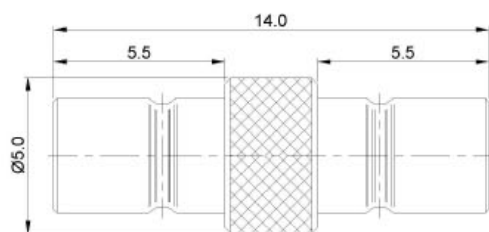

Part number	description	Body plating
A5024.SMAPSMAP	SMA plug to SMA plug	gold

IN-SERIES ADAPTORS

Part number	description	Body plating
A5025.SMAPSMAJ	SMA plug to SMA jack	gold

Part number	description	Body plating
A5040.SMBJSMBJ	SMB jack to SMB jack	gold