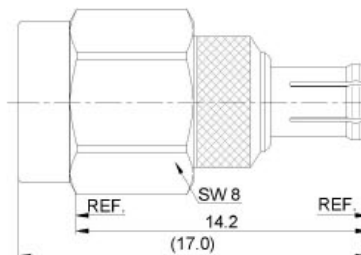

BETWEEN-SERIES ADAPTORS

Part number	description	Body plating
A5022.NPMCXP	N plug to MCX plug	trimetal

Part number	description	Body plating
A5026.SMAJSMBJ	SMA jack to SMB jack	gold

Part number	description	Body plating
A5027.SMAJSMBP	SMA jack to SMB plug	gold

BETWEEN-SERIES ADAPTORS

Part number	description	Body plating
A5028.SMAPSMBJ	SMA plug to SMB jack	gold

Part number	description	Body plating
A5029.SMAPSMBP	SMA plug to SMB plug	gold

Part number	description	Body plating
A5030.SMAJMCXJ	SMA jack to MCX jack	gold

BETWEEN-SERIES ADAPTORS

Part number	description	Body plating
A5031.SMAJMCXP	SMA jack to MCX plug	gold

Part number	description	Body plating
A5032.SMAPMCXJ	SMA plug to MCX jack	gold

Part number	description	Body plating
A5033.SMAPMCXP	SMA plug to MCX plug	gold