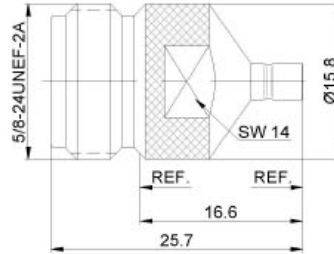

BETWEEN-SERIES ADAPTORS

Part number	description	Body plating
A5016.NJSMBP	N jack to SMB plug	trimetal