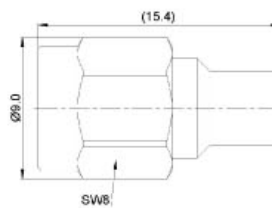

BETWEEN-SERIES ADAPTORS

Part number	description	Body plating
A5031.SMAJMCXP	SMA jack to MCX plug	gold

Part number	description	Body plating
A5032.SMAPMCXJ	SMA plug to MCX jack	gold

Part number	description	Body plating
A5033.SMAPMCXP	SMA plug to MCX plug	gold

BETWEEN-SERIES ADAPTORS

Part number	description	Body plating
A5034.SMAJMMCXJ	SMA jack to MMCX jack	gold

Part number	description	Body plating
A5035.SMAJMMCXP	SMA jack to MMCX plug	gold

Part number	description	Body plating
A5036.SMAPMMCXJ	SMA plug to MMCX jack	gold

BETWEEN-SERIES ADAPTORS

Part number	description	Body plating
A5037.SMAMMCXP	SMA plug to MMCX plug	gold

Part number	description	Body plating
A5038.SMAMSPJP	SMA plug to SMP plug	gold

Part number	description	Body plating
A5039.SMAMSPJ	SMA plug to SMP jack	gold