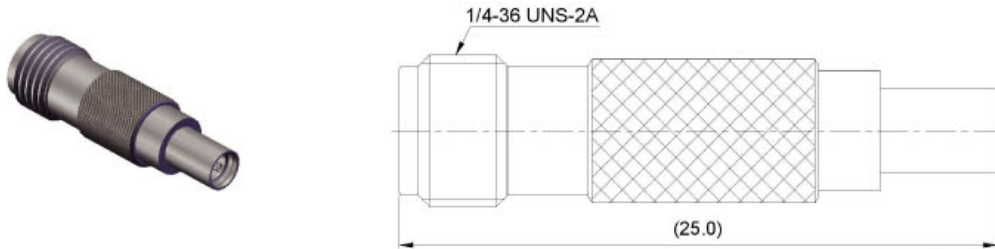

BETWEEN-SERIES ADAPTORS

Part number	description	Body plating
A5028.SMAPSMBJ	SMA plug to SMB jack	gold

Part number	description	Body plating
A5029.SMAPSMBP	SMA plug to SMB plug	gold

Part number	description	Body plating
A5030.SMAJMCXJ	SMA jack to MCX jack	gold

BETWEEN-SERIES ADAPTORS

Part number	description	Body plating
A5031.SMAJMCXP	SMA jack to MCX plug	gold

Part number	description	Body plating
A5032.SMAPMCXJ	SMA plug to MCX jack	gold

Part number	description	Body plating
A5033.SMAPMCXP	SMA plug to MCX plug	gold

BETWEEN-SERIES ADAPTORS

Part number	description	Body plating
A5034.SMAJMMCXJ	SMA jack to MMCX jack	gold

Part number	description	Body plating
A5035.SMAJMMCXP	SMA jack to MMCX plug	gold

Part number	description	Body plating
A5036.SMAPMMCXJ	SMA plug to MMCX jack	gold