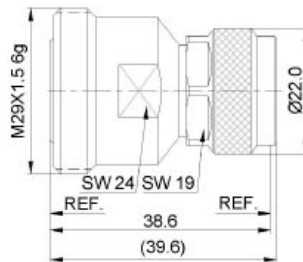

Part number	description	Body plating
A5009.716JNP	7/16 jack to N plug	trimetal