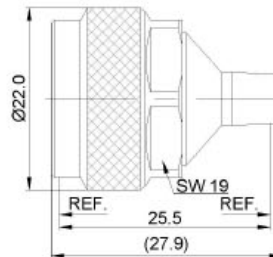

BETWEEN-SERIES ADAPTORS

Part number	description	Body plating
A5013.NPSMAJ	N plug to SMA jack	trimetal

Part number	description	Body plating
A5014.NPSMAP	N plug to SMA plug	trimetal

Part number	description	Body plating
A5015.NJSMBJ	N jack to SMB jack	trimetal

BETWEEN-SERIES ADAPTORS

Part number	description	Body plating
A5016.NJSMBP	N jack to SMB plug	trimetal

Part number	description	Body plating
A5017.NPSMBJ	N plug to SMB jack	trimetal

Part number	description	Body plating
A5018.NPSMBP	N plug to SMB plug	trimetal