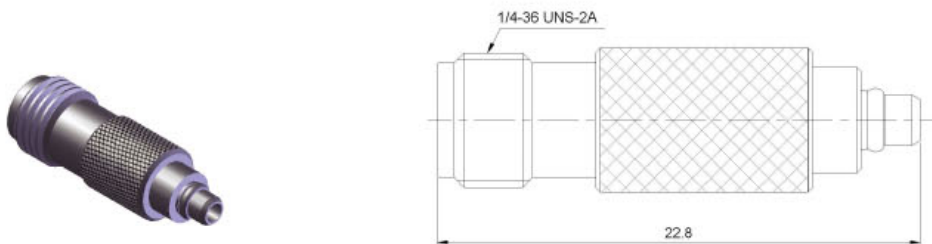

BETWEEN-SERIES ADAPTORS

Part number	description	Body plating
A5028.SMAPSMBJ	SMA plug to SMB jack	gold

Part number	description	Body plating
A5029.SMAPSMBP	SMA plug to SMB plug	gold

Part number	description	Body plating
A5030.SMAJMCXJ	SMA jack to MCX jack	gold

BETWEEN-SERIES ADAPTORS

Part number	description	Body plating
A5031.SMAJMCXP	SMA jack to MCX plug	gold

Part number	description	Body plating
A5032.SMAPMCXJ	SMA plug to MCX jack	gold

Part number	description	Body plating
A5033.SMAPMCXP	SMA plug to MCX plug	gold

BETWEEN-SERIES ADAPTORS

Part number	description	Body plating
A5034.SMAJMMCXJ	SMA jack to MMCX jack	gold

Part number	description	Body plating
A5035.SMAJMMCXP	SMA jack to MMCX plug	gold

Part number	description	Body plating
A5036.SMAPMMCXJ	SMA plug to MMCX jack	gold