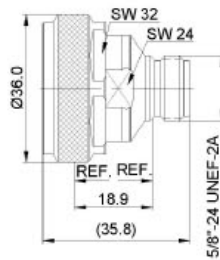

IN-SERIES ADAPTORS

Part number	description	Body plating
A5044.MMCXJMMCXJ	MMCX jack to MMCX jack	gold

Part number	description	Body plating	X
A5045.SMPPSMPP	SMP plug to SMP plug	gold	7.00
A5046.SMPPSMPP	SMP plug to SMP plug	gold	8.80
A5047.SMPPSMPP	SMP plug to SMP plug	gold	11.0
A5048.SMPPSMPP	SMP plug to SMP plug	gold	14.5
A5049.SMPPSMPP	SMP plug to SMP plug	gold	19.8
A5050.SMPPSMPP	SMP plug to SMP plug	gold	20.5
A5051.SMPPSMPP	SMP plug to SMP plug	gold	22.5
A5052.SMPPSMPP	SMP plug to SMP plug	gold	23.8
A5053.SMPPSMPP	SMP plug to SMP plug	gold	24.2

BETWEEN-SERIES ADAPTORS

Part number	description	Body plating
A5007.716JNJ	7/16 jack to N jack	trimetal

Part number	description	Body plating
A5008.716PNJ	7/16 plug to N jack	trimetal

Part number	description	Body plating
A5009.716JNP	7/16 jack to N plug	trimetal