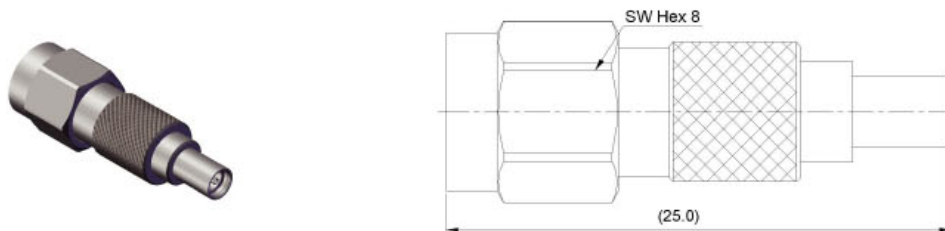

BETWEEN-SERIES ADAPTORS

Part number	description	Body plating
A5028.SMAPSMBJ	SMA plug to SMB jack	gold

Part number	description	Body plating
A5029.SMAPSMBP	SMA plug to SMB plug	gold

Part number	description	Body plating
A5030.SMAJMCXJ	SMA jack to MCX jack	gold

BETWEEN-SERIES ADAPTORS

Part number	description	Body plating
A5031.SMAJMCXP	SMA jack to MCX plug	gold

Part number	description	Body plating
A5032.SMAPMCXJ	SMA plug to MCX jack	gold

Part number	description	Body plating
A5033.SMAPMCXP	SMA plug to MCX plug	gold

BETWEEN-SERIES ADAPTORS

Part number	description	Body plating
A5034.SMAJMMCXJ	SMA jack to MMCX jack	gold

Part number	description	Body plating
A5035.SMAJMMCXP	SMA jack to MMCX plug	gold

Part number	description	Body plating
A5036.SMAPMMCXJ	SMA plug to MMCX jack	gold

BETWEEN-SERIES ADAPTORS

Part number	description	Body plating
A5037.SMAMMCXP	SMA plug to MMCX plug	gold

Part number	description	Body plating
A5038.SMAMSPJP	SMA plug to SMP plug	gold

Part number	description	Body plating
A5039.SMAMSPJ	SMA plug to SMP jack	gold