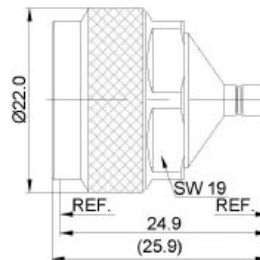

BETWEEN-SERIES ADAPTORS

Part number	description	Body plating
A5013.NPSMAJ	N plug to SMA jack	trimetal

Part number	description	Body plating
A5014.NPSMAP	N plug to SMA plug	trimetal

Part number	description	Body plating
A5015.NJSMBJ	N jack to SMB jack	trimetal

BETWEEN-SERIES ADAPTORS

Part number	description	Body plating
A5016.NJSMBP	N jack to SMB plug	trimetal

Part number	description	Body plating
A5017.NPSMBJ	N plug to SMB jack	trimetal

Part number	description	Body plating
A5018.NPSMBP	N plug to SMB plug	trimetal