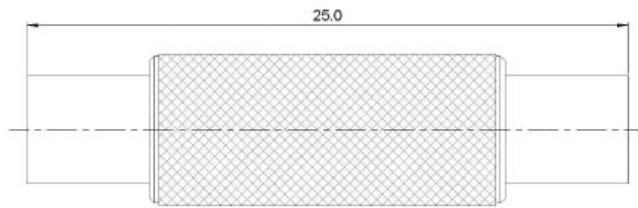

Part number	description	Body plating
A5005.716P716P	7/16 plug to 7/16 plug	trimetal

IN-SERIES ADAPTORS

Part number	description	Body plating
A5006.716P716J	7/16 plug to 7/16 jack	trimetal

Part number	description	Body plating
A5023.SMAJSMAJ	SMA jack to SMA jack	gold

Part number	description	Body plating
A5024.SMAPSMAP	SMA plug to SMA plug	gold

IN-SERIES ADAPTORS

Part number	description	Body plating
A5025.SMAPSMAJ	SMA plug to SMA jack	gold

Part number	description	Body plating
A5040.SMBJSMBJ	SMB jack to SMB jack	gold

Part number	description	Body plating
A5041.SMBPSMBP	SMB plug to SMB plug	gold

IN-SERIES ADAPTORS

Part number	description	Body plating
A5042.MCXJMCXJ	MCX jack to MCX jack	gold

Part number	description	Body plating
A5043.MCXPMCXP	MCX plug to MCX plug	gold

IN-SERIES ADAPTORS

Part number	description	Body plating
A5044.MMCXJMMCXJ	MMCX jack to MMCX jack	gold

Part number	description	Body plating	X
A5045.SMPPSMPP	SMP plug to SMP plug	gold	7.00
A5046.SMPPSMPP	SMP plug to SMP plug	gold	8.80
A5047.SMPPSMPP	SMP plug to SMP plug	gold	11.0
A5048.SMPPSMPP	SMP plug to SMP plug	gold	14.5
A5049.SMPPSMPP	SMP plug to SMP plug	gold	19.8
A5050.SMPPSMPP	SMP plug to SMP plug	gold	20.5
A5051.SMPPSMPP	SMP plug to SMP plug	gold	22.5
A5052.SMPPSMPP	SMP plug to SMP plug	gold	23.8
A5053.SMPPSMPP	SMP plug to SMP plug	gold	24.2