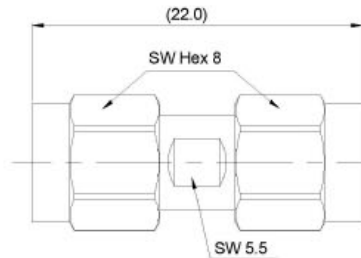

Part number	description	Body plating
A5003.NPNJ	N plug to N jack	trimetal

IN-SERIES ADAPTORS

Part number	description	Body plating
A5002.NPNN	N plug to N plug	trimetal

Part number	description	Body plating
A5004.716J716J	7/16 jack to 7/16 jack	trimetal

Part number	description	Body plating
A5005.716P716P	7/16 plug to 7/16 plug	trimetal

IN-SERIES ADAPTORS

Part number	description	Body plating
A5006.716P716J	7/16 plug to 7/16 jack	trimetal

Part number	description	Body plating
A5023.SMAJSMAJ	SMA jack to SMA jack	gold

Part number	description	Body plating
A5024.SMAPSMAP	SMA plug to SMA plug	gold

IN-SERIES ADAPTORS

Part number	description	Body plating
A5025.SMAPSMAJ	SMA plug to SMA jack	gold

Part number	description	Body plating
A5040.SMBJSMBJ	SMB jack to SMB jack	gold