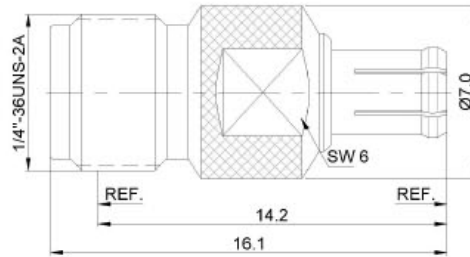

BETWEEN-SERIES ADAPTORS

Part number	description	Body plating
A5031.SMAJMCXP	SMA jack to MCX plug	gold