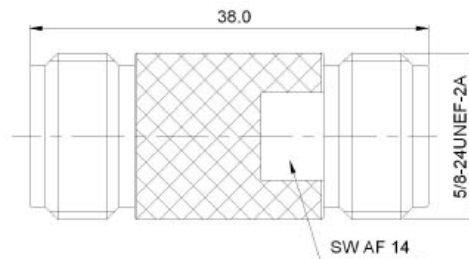

Part number	description	Body plating
A5001.NJNJ	N jack to N jack	trimetal