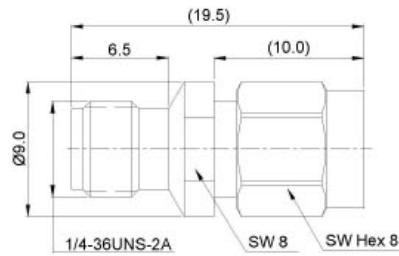

IN-SERIES ADAPTORS

Part number	description	Body plating
A5025.SMAPSMAJ	SMA plug to SMA jack	gold