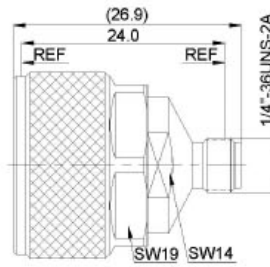

IN-SERIES ADAPTORS

Part number	description	Body plating
A5044.MMCXJMMCXJ	MMCX jack to MMCX jack	gold

Part number	description	Body plating	X
A5045.SMPPSMPP	SMP plug to SMP plug	gold	7.00
A5046.SMPPSMPP	SMP plug to SMP plug	gold	8.80
A5047.SMPPSMPP	SMP plug to SMP plug	gold	11.0
A5048.SMPPSMPP	SMP plug to SMP plug	gold	14.5
A5049.SMPPSMPP	SMP plug to SMP plug	gold	19.8
A5050.SMPPSMPP	SMP plug to SMP plug	gold	20.5
A5051.SMPPSMPP	SMP plug to SMP plug	gold	22.5
A5052.SMPPSMPP	SMP plug to SMP plug	gold	23.8
A5053.SMPPSMPP	SMP plug to SMP plug	gold	24.2

BETWEEN-SERIES ADAPTORS

Part number	description	Body plating
A5010.716PNP	7/16 plug to N plug	trimetal

Part number	description	Body plating
A5011.NJSMAJ	N jack to SMA jack	trimetal

Part number	description	Body plating
A5012.NJSMAP	N jack to SMA plug	trimetal

BETWEEN-SERIES ADAPTORS

Part number	description	Body plating
A5013.NPSMAJ	N plug to SMA jack	trimetal

Part number	description	Body plating
A5014.NPSMAP	N plug to SMA plug	trimetal

Part number	description	Body plating
A5015.NJSMBJ	N jack to SMB jack	trimetal