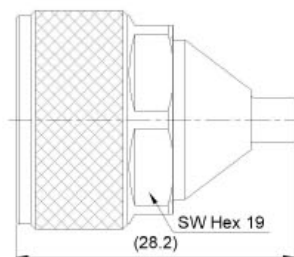

BETWEEN-SERIES ADAPTORS

Part number	description	Body plating
A5016.NJSMBP	N jack to SMB plug	trimetal

Part number	description	Body plating
A5017.NPSMBJ	N plug to SMB jack	trimetal

Part number	description	Body plating
A5018.NPSMBP	N plug to SMB plug	trimetal

BETWEEN-SERIES ADAPTORS

Part number	description	Body plating
A5019.NJMCXP	N jack to MCX plug	trimetal

Part number	description	Body plating
A5020.NJMCXJ	N jack to MCX jack	trimetal

Part number	description	Body plating
A5021.NPMCXJ	N plug to MCX jack	trimetal