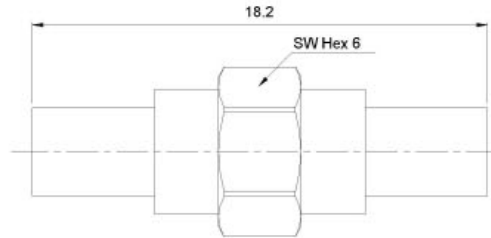

Part number	description	Body plating
A5041.SMBPSMBP	SMB plug to SMB plug	gold

IN-SERIES ADAPTORS

Part number	description	Body plating
A5042.MCXJMCXJ	MCX jack to MCX jack	gold

Part number	description	Body plating
A5043.MCXPMCXP	MCX plug to MCX plug	gold

IN-SERIES ADAPTORS

Part number	description	Body plating
A5044.MMCXJMMCXJ	MMCX jack to MMCX jack	gold

Part number	description	Body plating	X
A5045.SMPPSMPP	SMP plug to SMP plug	gold	7.00
A5046.SMPPSMPP	SMP plug to SMP plug	gold	8.80
A5047.SMPPSMPP	SMP plug to SMP plug	gold	11.0
A5048.SMPPSMPP	SMP plug to SMP plug	gold	14.5
A5049.SMPPSMPP	SMP plug to SMP plug	gold	19.8
A5050.SMPPSMPP	SMP plug to SMP plug	gold	20.5
A5051.SMPPSMPP	SMP plug to SMP plug	gold	22.5
A5052.SMPPSMPP	SMP plug to SMP plug	gold	23.8
A5053.SMPPSMPP	SMP plug to SMP plug	gold	24.2