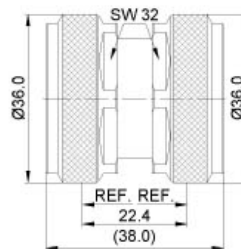

-  In-series adaptors
-  Between-series adaptors

IN-SERIES ADAPTORS

Part number	description	Body plating
A5000.NJNJ	N jack to N jack	trimetal

Part number	description	Body plating
A5001.NJNJ	N jack to N jack	trimetal

Part number	description	Body plating
A5003.NPNJ	N plug to N jack	trimetal

IN-SERIES ADAPTORS

Part number	description	Body plating
A5002.NPNN	N plug to N plug	trimetal

Part number	description	Body plating
A5004.716J716J	7/16 jack to 7/16 jack	trimetal

Part number	description	Body plating
A5005.716P716P	7/16 plug to 7/16 plug	trimetal

IN-SERIES ADAPTORS

Part number	description	Body plating
A5006.716P716J	7/16 plug to 7/16 jack	trimetal

Part number	description	Body plating
A5023.SMAJSMAJ	SMA jack to SMA jack	gold